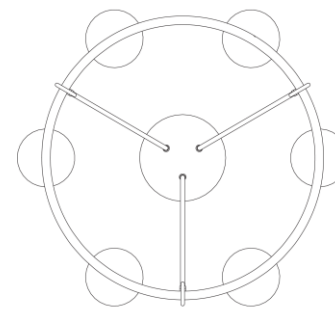

TEAR SHEET

Choros Chandelier

Item # S 5040AI-EU

Designer: Barry Goralnick

Height: 64.8cm

Width: 73.1cm

Canopy: 14cm Round

Finishes: AI, PN

Socket: 6 - E14 Candelabra

Wattage: 6 - 60 B

IP Rating: IP20 Class I

Bottom View