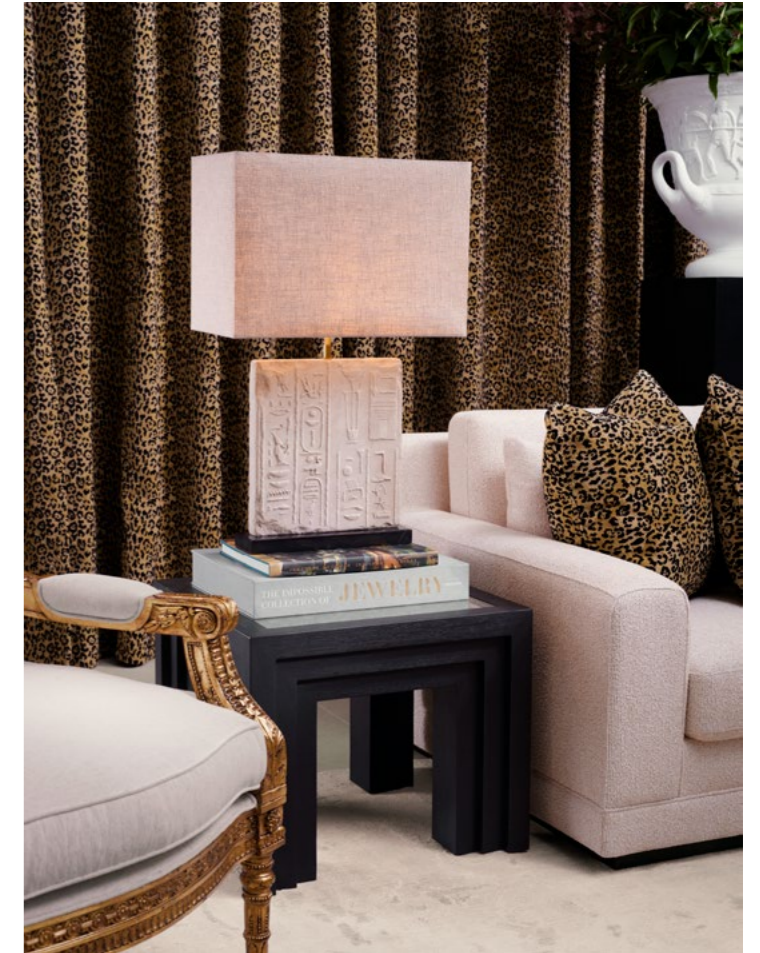

Table Lamp Hathor TM0313 - Side Table Metropolitan TM0232

GLOBALLY INSPIRED, *artfully* CRAFTED

Introducing The Met | Eichholtz collection

We are proud to introduce our second collection inspired by extraordinary works of art in The Metropolitan Museum of Art. The new collection is paying homage to cultures of the past with an emphasis on authenticity, each design is handmade with the finest materials including bronze, brass, and marble. Comprising nearly 70 designs created in close collaboration with The Met.