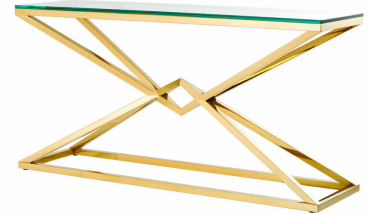

E I C H H O L T Z

EST. 1992

SPECIFICATION SHEET

Item no. 109874
Item description Console Table Connor L gold finish
Gold finish | clear glass

Suitable for Indoor use/dry locations only

Net weight (kg) 34.2
Net weight (lbs) 75.38

DIMENSIONS

Dimensions (cm) W. 150 | D. 40 | H. 74 cm
Dimensions (inch) W. 59.06" | D. 15.75" | H. 29.13"
Glass thickness (mm) 15
Glass thickness (inch) 0.59

MATERIALS

109874A Console Table Connor L gold finish - Stand
Stainless steel
Stainless steel grade SAE 201
109874B Console Table Connor L gold finish - Glass
Glass

SPECIFICATIONS

Assembly required? No assembly required
Maximum weight load (kg) 40
Maximum weight load (lbs) 88.18

LOGISTIC INFORMATION

109874A Console Table Connor L gold finish - Stand | 1 pc(s)
Carton length (m) 1.525
Carton width (m) 0.425
Carton height (m) 0.76
Carton cubage (m) 0.49258
Gross weight (kg) 16.8
HS code EU 94032080
Carton length (inch) 60.03937
Carton width (inch) 16.73228
Carton height (inch) 29.92126
Carton cubage (ft) 17.39531
Gross weight (lbs) 37.03
HS code USA 9403200050
Country of origin China
109874B Console Table Connor L gold finish - Glass | 1 pc(s)
Carton length (m) 1.555
Carton width (m) 0.46