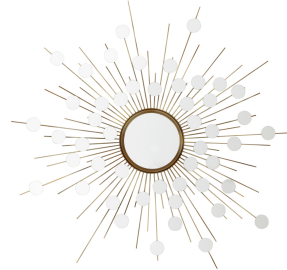

## SPECIFICATION SHEET

<b>Item no.</b>	109969
<b>Item description</b>	Mirror Reflections Antique brass finish   mirror glass
<b>Suitable for</b>	Indoor use/dry locations only
<b>Net weight (kg)</b>	16.8

### DIMENSIONS

<b>Item dimensions (cm)</b>	155 x 155 x D. 4 cm
<b>Item dimensions (inch)</b>	61.02" x 61.02" x 1.57" D

### SPECIFICATIONS

<b>Material(s)</b>	Mirror glass   Iron   MDF
<b>Hanging method</b>	D-rings