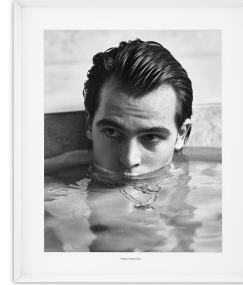

E I C H H O L T Z

EST. 1992

SPECIFICATION SHEET

Item no.	117306
Item description	Print Philippe Vogelenzang - Bathe White wooden frame clear glass
Suitable for	Indoor use/dry locations only
Net weight (kg)	0

DIMENSIONS

Item dimensions (cm)	104 x 124 x D. 6 cm
Item dimensions (inch)	40.94" x 48.82" x 2.36" D

SPECIFICATIONS

Material(s)	Pine Wood MDF Glass Paper
--------------------	---------------------------------