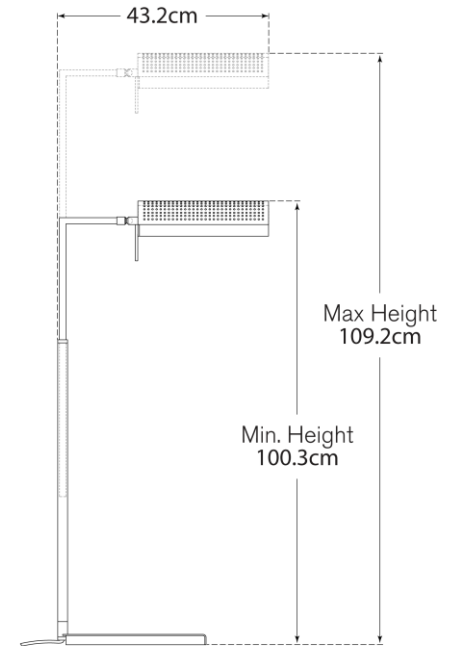

## Precision Pharmacy Floor Lamp

Item # KW 1062PN-WG-EU

Designer: Kelly Wearstler

Height: 100.3cm - 120.6cm

Width: 15.2cm

Extension: 43.2cm

Base: 15.2cm x 27.9cm Rectangle

Finishes: AB, BZ, PN

Glass Options: WG

Socket: E14 Candelabra w/ Line Switch

Wattage: 9 LED T6.5

IP Rating: IP20 Class II

Note: Bulb Included

Top View

Side View