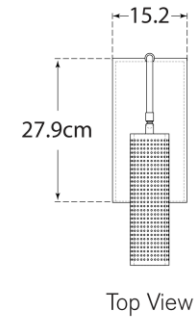

## Precision Pharmacy Floor Lamp

Item # KW 1062PN-WG-EU

Designer: Kelly Wearstler

Height: 100.3cm - 120.6cm

Width: 15.2cm

Extension: 43.2cm

Base: 15.2cm x 27.9cm Rectangle

Finishes: AB, BZ, PN

Glass Options: WG

Socket: E14 Candelabra w/ Line Switch

Wattage: 9 LED T6.5

IP Rating: IP20 Class II

Note: Bulb Included

Top View

Side View