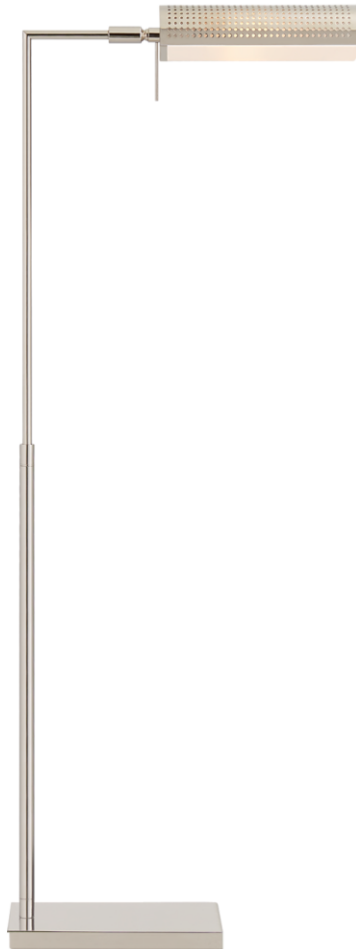

# TEAR SHEET

## Precision Pharmacy Floor Lamp

Item # KW 1062PN-WG-EU

Designer: Kelly Wearstler

Height: 100.3cm - 120.6cm

Width: 15.2cm

Extension: 43.2cm

Base: 15.2cm x 27.9cm Rectangle

Finishes: AB, BZ, PN

Glass Options: WG

Socket: E14 Candelabra w/ Line Switch

Wattage: 9 LED T6.5

IP Rating: IP20 Class II

Note: Bulb Included

Top View

Side View