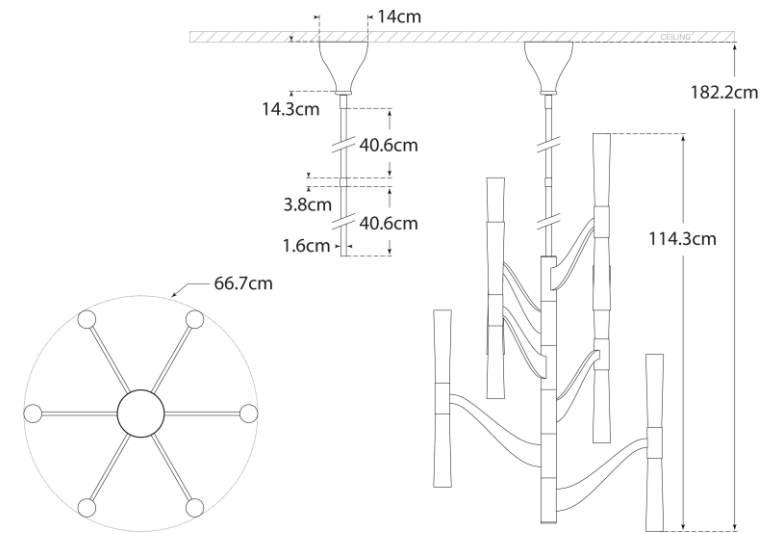

TEAR SHEET

Brenta Medium Tall Chandelier

Item # ARN 5473HAB-CG-EU

Designer: AERIN

O/A Height: 181.6cm

Fixture Height: 114.3cm

Width: 66cm

Canopy: 12.7cm Round

Finishes: BZ, HAB, PN

Glass Options: CG

Socket: Dedicated LED

Wattage: 55w (4400lm)

IP Rating: IP20 Class I

Note: Custom Height Available

Top View

Front View