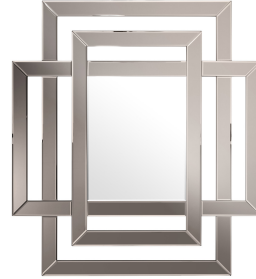

E I C H H O L T Z

25 YEARS OF LUXURY

SPECIFICATION SHEET

Item no.	111925
Item description	Mirror Mortimer bronze mirror glass
Category	Mirrors
Type	Wall mirrors
Country of origin	China

ITEM MEASUREMENTS (CM / KG)

Dimensions	100 x 110 cm
Net weight	15

SPECIFICATIONS

Material(s)	Mirror glass MDF
Finish(es)/colour(s)	Bronze mirror glass
Suitable for	Indoor use only
Mirror hanging system	Horizontal & vertical French cleat