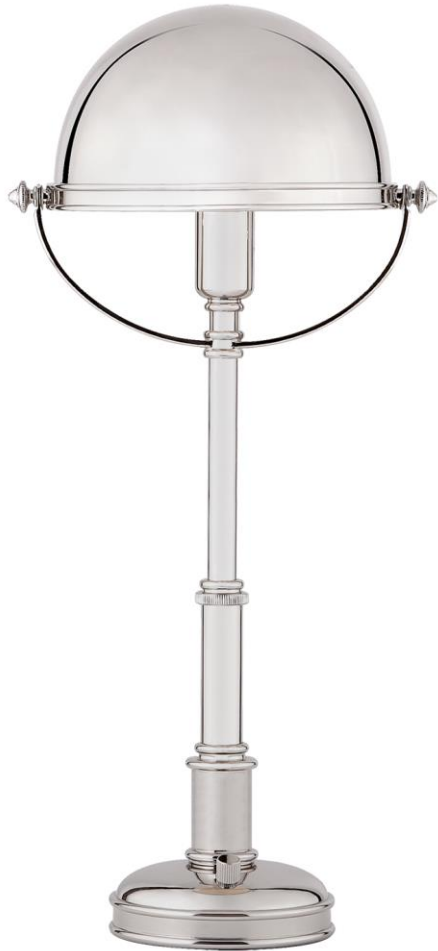

# TEAR SHEET

## Carthage Mini Lamp

Item # RL 3805PN-EU

Designer: Ralph Lauren

Height: 41.3cm - 51.4cm

Width: 22.2cm

Base: 12.1cm Round

Finishes: NB, PN

Socket: E14 Candelabra w/ Line Switch

Wattage: 8 LED B

IP Rating: IP20 Class II