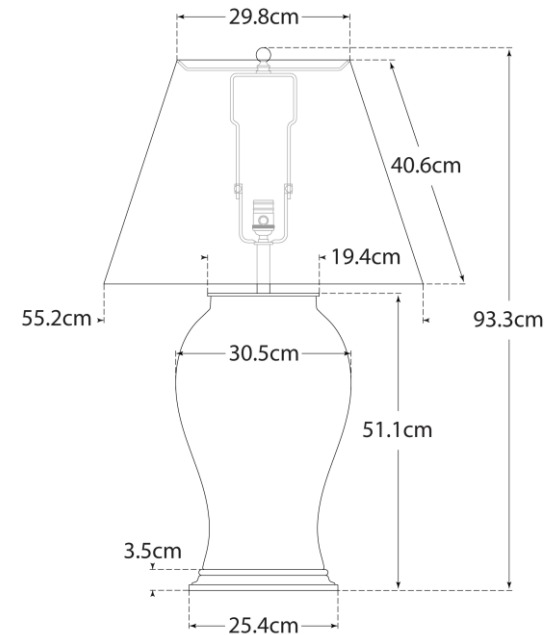

TEAR SHEET

Blythe Large Table Lamp

Item # RL 3652BW-S-EU

Designer: Ralph Lauren

Height: 91.4cm

Width: 55.2cm

Base: 25.4cm Round

Finishes: BW

Shade Treatments: S

Shade Details: 29.8cm x 55.2cm x 40.6cm

Socket: E27 Keyless w/ Line Switch

Wattage: 100 A

IP Rating: IP20 Class II

Front View