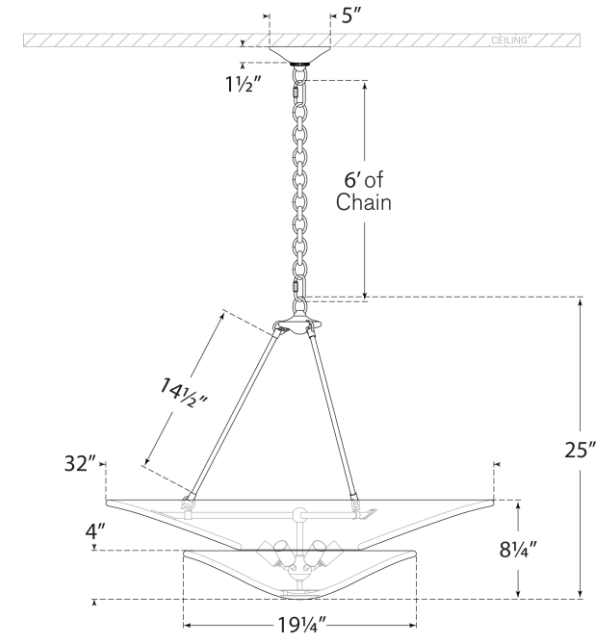

TEAR SHEET

Mollino Large Tiered Chandelier

Item # ARN 5427HAB-PW-EU

Designer: AERIN

Height: 63.5cm

Width: 82.6cm

Canopy: 12.7cm Round

Finishes: BZ, HAB, PN

Shade Treatments: PW

Socket: 6 - E14 Candelabra

Wattage: 6 - 40 B

IP Rating: IP20 Class I

Front View