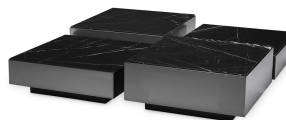

E I C H H O L T Z

SPECIFICATION SHEET

Item no.	116524
Item description	Coffee Table Esposito bronze finish black marble set of 4 Bronze finish black marble black base
Suitable for	Indoor use/dry locations only
Net weight (kg)	125.02

DIMENSIONS

Item dimensions (cm)	60 x 60 x H. 26 cm H. 20 cm
Item dimensions (inch)	23.62" x 23.62" x 10.24" H 7.87" H

SPECIFICATIONS

Material(s)	116520: Stainless steel
	116521: Stainless steel
	116522: Marble

LOGISTIC INFORMATION

116520 - Coffee Table Esposito bronze finish - Frame S - 2pc(s)

Carton dimensions (m)	0.6 x 0.6 x 0.2
Volume (cbm)	0.0720
Gross weight (kg)	6.20

116521 - Coffee Table Esposito bronze finish - Frame L - 2pc(s)