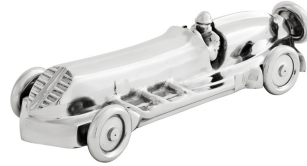

E I C H H O L T Z

SPECIFICATION SHEET

| | |
|--------------------------|---|
| Item no. | 108601 |
| Item description | Desk Accessory Ethan polished aluminium |
| Category | Accessories |
| Type | Deco accessoires |
| Country of origin | India |

ITEM MEASUREMENTS

| | |
|--------------------------|--------------------------|
| Dimensions (cm) | 50 x 19 x H. 13 cm |
| Dimensions (inch) | 19.69" x 7.48" x 5.12" H |
| Net weight (kg) | 4 |

SPECIFICATIONS