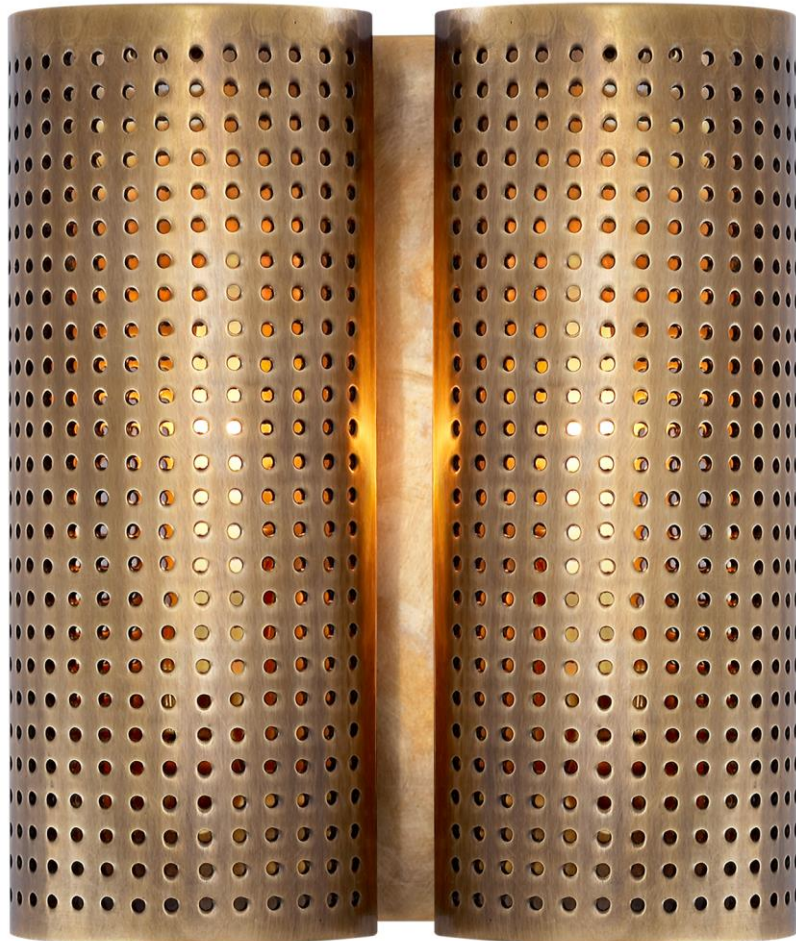

TEAR SHEET

Precision Double Sconce

Item # KW 2063AB-EU

Designer: Kelly Wearstler

Height: 22.2cm

Width: 20.3cm

Extension: 10.2cm

Backplate: 10.8cm x 17.8cm Rectangle

Finishes: AB, BZ, PN

Socket: 2 - E14 Candelabra

Wattage: 2 - 40 T

IP Rating: IP20 Class I