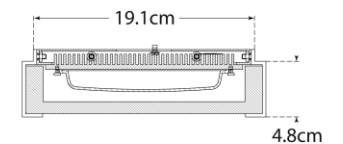

Front View

Side View