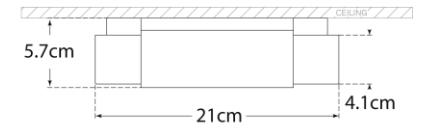

TEAR SHEET

Covet Small Flush Mount

Item # KW 4114AB-ALB-EU

Designer: Kelly Wearstler

Height: 5.7cm

Width: 21cm

Canopy: 18.4cm Square

Finishes: AB, BZ, PN

Shade Treatments: ALB

Socket: Dedicated LED

Wattage: 31w (2900lm)

IP Rating: IP20 Class I

Top View

Front View