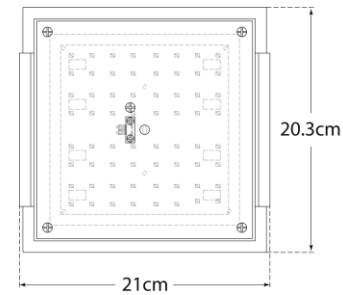

## Covet Small Flush Mount

Item # KW 4114AB-ALB-EU

Designer: Kelly Wearstler

Height: 5.7cm

Width: 21cm

Canopy: 18.4cm Square

Finishes: AB, BZ, PN

Shade Treatments: ALB

Socket: Dedicated LED

Wattage: 31w (2900lm)

IP Rating: IP20 Class I

Top View

Front View

Side View