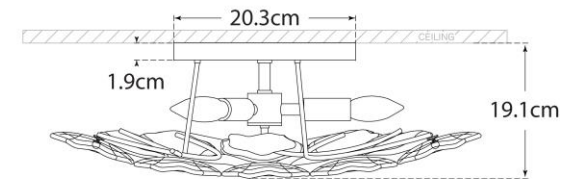

TEAR SHEET

Leighton Medium Flush Mount

Item # KS 4065SB-CRE-EU

Designer: kate spade new york

Height: 19cm

Width: 50.8cm

Canopy: 20.3cm Round

Finishes: PN, SB

Glass Options: BLS, CRE

Socket: 3 - E14 Keyless

Wattage: 3 - 40 B

IP Rating: IP20 Class I

Side View