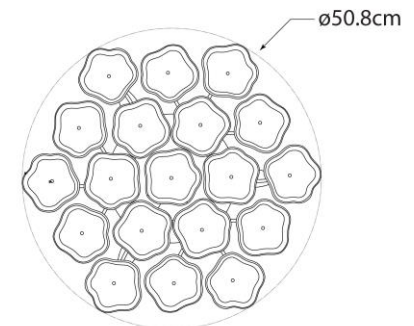

Side View

Bottom View