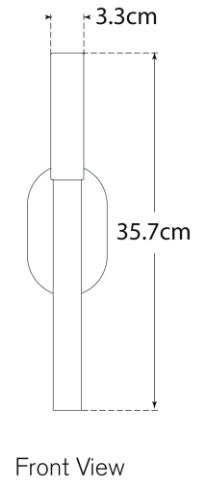

TEAR SHEET

Rousseau Small Bath Sconce

Item # KW 2280AB-EC-EU

Designer: Kelly Wearstler

Height: 36.8cm

Width: 7.6cm

Extension: 7cm

Backplate: 7.6cm x 12.7cm Oval

Finishes: AB, BZ, PN

Glass Options: EC, SG

Socket: Dedicated LED

Wattage: 6w (700lm)

IP Rating: IP20 Class II

Note: Requires Smaller Outlet Box

Top View

Side View

Front View