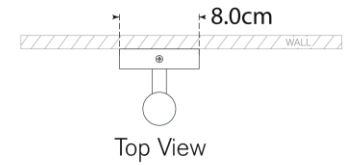

TEAR SHEET

Rousseau Small Bath Sconce

Item # KW 2280AB-EC-EU

Designer: Kelly Wearstler

Height: 36.8cm

Width: 7.6cm

Extension: 7cm

Backplate: 7.6cm x 12.7cm Oval

Finishes: AB, BZ, PN

Glass Options: EC, SG

Socket: Dedicated LED

Wattage: 6w (700lm)

IP Rating: IP20 Class II

Note: Requires Smaller Outlet Box

Top View

Side View