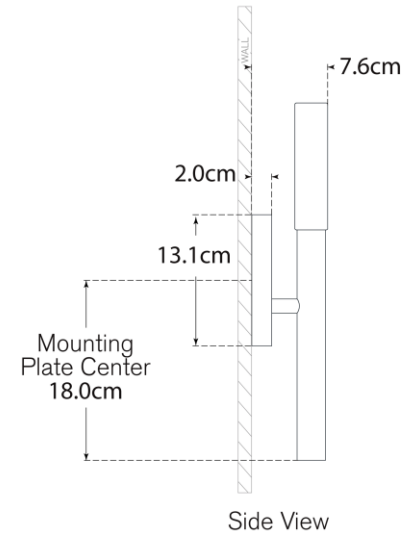

TEAR SHEET

Rousseau Small Bath Sconce

Item # KW 2280AB-EC-EU

Designer: Kelly Wearstler

Height: 36.8cm

Width: 7.6cm

Extension: 7cm

Backplate: 7.6cm x 12.7cm Oval

Finishes: AB, BZ, PN

Glass Options: EC, SG

Socket: Dedicated LED

Wattage: 6w (700lm)

IP Rating: IP20 Class II

Note: Requires Smaller Outlet Box

Top View

Side View

Front View