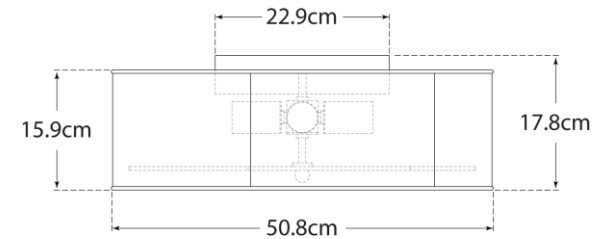

TEAR SHEET

Bryce Large Flower Flush Mount

Item # KS 4118PNK/WHT-FA-EU

Designer: kate spade new york

Height: 17.8cm

Width: 50.8cm

Finishes: BSL/WHT, G/WHT, NVY/WHT, PNK/WHT, WHT/G

Glass Options: FA

Socket: 4 - E27 Keyless

Wattage: 4 - 40 A

IP Rating: IP20 Class I

Bottom View