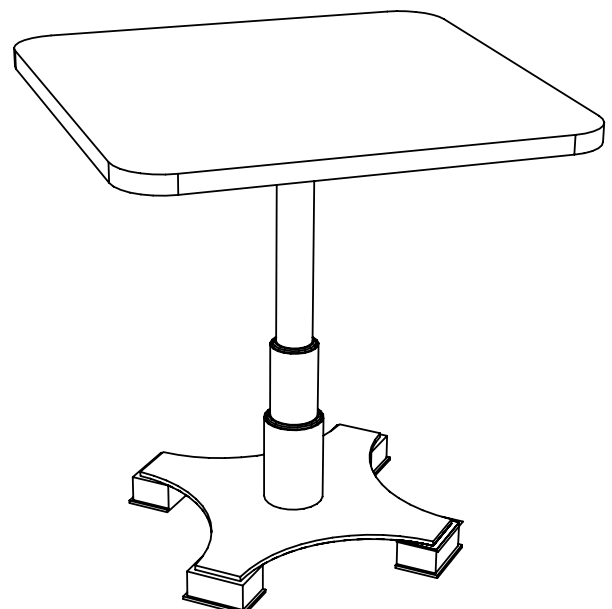

E I C H H O L T Z

111852 DINING TABLE AVORIO SQUARE

ASSEMBLY INSTRUCTION

**PARTS**

4x

(A)

4x

(B)

3

**FINAL**

- 1: Put the table top (D) on a carpeted floor.
- 2: Fix the table top (D) to the base (E) with the four screws (A) and the rings (B) using the allen key (C).

Do not use power tools!

**CARE INSTRUCTION**