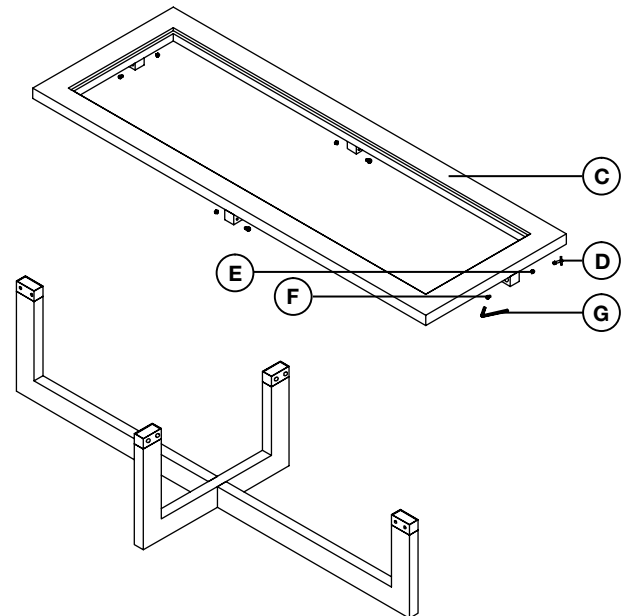

E I C H H O L T Z

111406 COFFEE TABLE HORIZON RECTANGULAR

ASSEMBLY INSTRUCTION

PARTS

1x

(A)

1x

(B)

1x

(G)

4x

(H)

1x

(I)

1

2