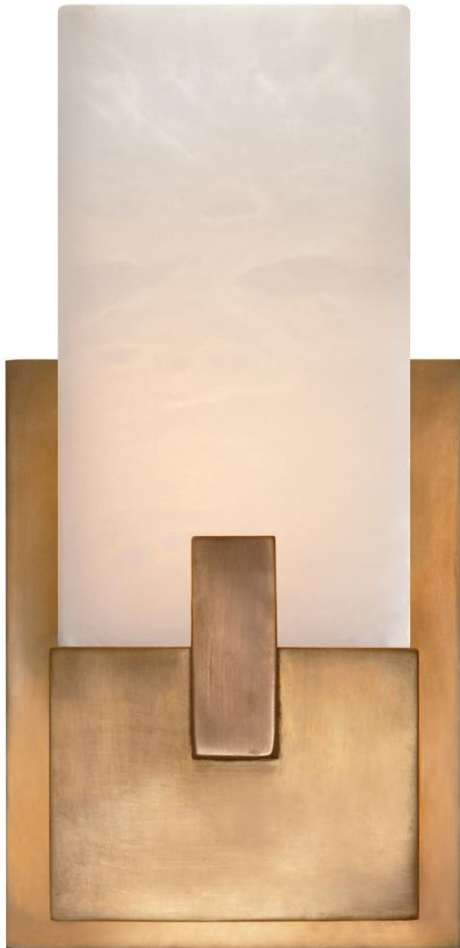

## TEAR SHEET

### Covet Short Clip Bath Sconce

Item # KW 2113AB-ALB-EU

Designer: Kelly Wearstler

Height: 27.4cm

Width: 14cm

Extension: 8.9cm

Backplate: 14cm x 17.8cm Rectangle

Finishes: AB, BZ, PN