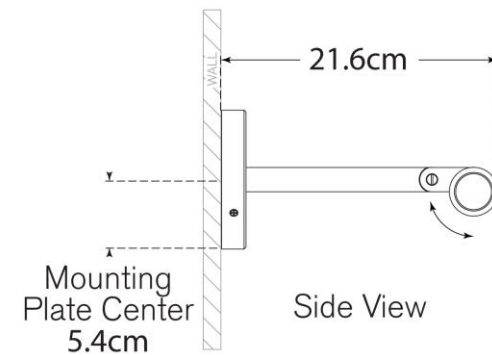

TEAR SHEET

Barrett 18" Picture Light

Item # RL 2723NB-EU

Designer: Ralph Lauren

Height: 10.8cm

Width: 45.7cm

Extension: 21.6cm

Backplate: 10.8cm round

Finishes: NB, PN

Socket: Dedicated LED

Wattage: 23w (2200lm)

IP Rating: IP20 Class I

Note: Requires Smaller Outlet Box

Front View

Side View