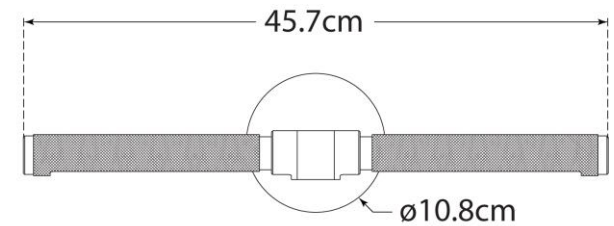

TEAR SHEET

Barrett 18" Picture Light

Item # RL 2723NB-EU

Designer: Ralph Lauren

Height: 10.8cm

Width: 45.7cm

Extension: 21.6cm

Backplate: 10.8cm round

Finishes: NB, PN

Socket: Dedicated LED

Wattage: 23w (2200lm)

IP Rating: IP20 Class I

Note: Requires Smaller Outlet Box

Front View

Side View