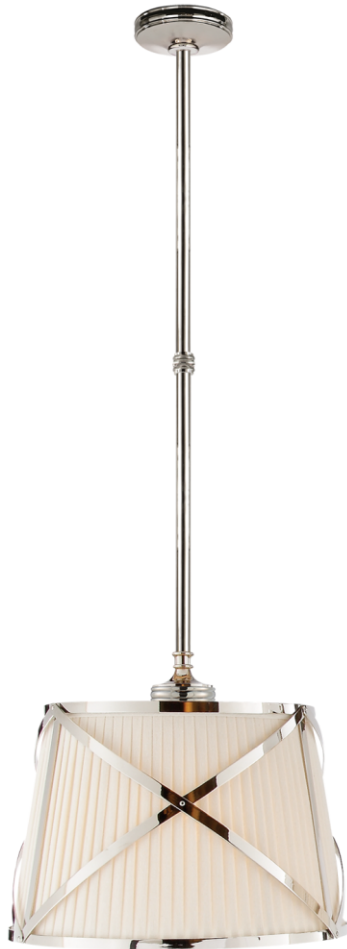

TEAR SHEET

Grosvenor Single Hanging Shade

Item # CHC 1480PN-L-EU

Designer: Chapman & Myers

O/A Height: 138.5cm

Min. Custom Height: 48.3cm

Width: 38.1cm

Canopy: 15.3cm Round

Finishes: AB, AN, BZ, PN

Shade Treatments: L

Shade Details: 30.5cm x 38.1cm x 26.7cm

Socket: 2 - E27 Keyless

Wattage: 2 - 60 A

IP Rating: IP20 Class I

Note: Custom Height Available