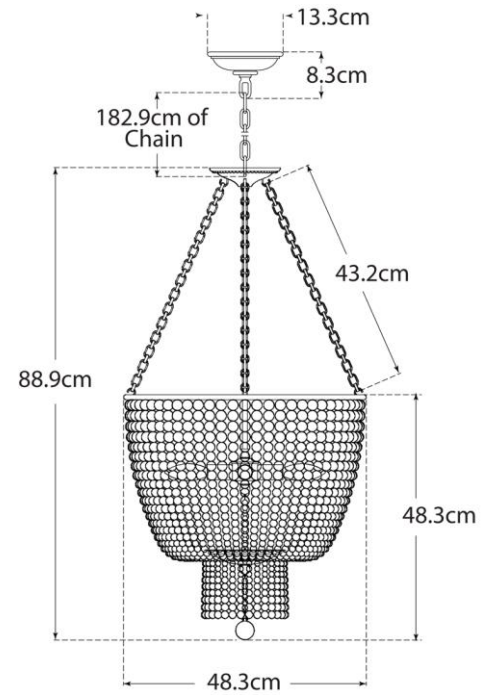

TEAR SHEET

Jacqueline Chandelier

Item # ARN 5102HAB-WG-EU

Designer: AERIN

Height: 88.9cm

Width: 48.3cm

Canopy: 13.3cm Round

Finishes: BSL, HAB

Trim Options: CG, WG

Socket: 4 - E14 Candelabra

Wattage: 4 - 60 B

IP Rating: IP20 Class I

ARN5102