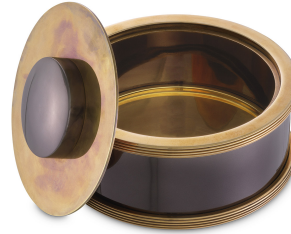

E I C H H O L T Z

EST. 1992

SPECIFICATION SHEET

Item no.	116248
Item description	Box Ella vintage brass finish Vintage brass finish black nickel finish
Suitable for	Indoor use/dry locations only
Net weight (kg)	3

DIMENSIONS

Item dimensions (cm)	ø 18 x H. 7 cm
Item dimensions (inch)	7.09" dia x 2.76" H

SPECIFICATIONS

Material(s)	Brass
--------------------	-------

LOGISTIC INFORMATION

Carton dimensions (m)	0.22 x 0.13 x 0.22
Volume (cbm)	0.0063
Gross weight (kg)	3.30
HS code	74198090
Country of origin	India