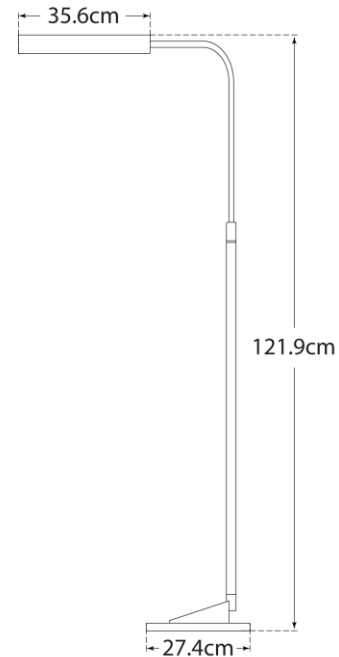

## Austin Adjustable Floor Lamp

Item # S 1350PN-EU

Designer: Ian K. Fowler

Height: 93.3cm - 121.9cm

Width: 27.9cm

Extension: 62.2cm

Base: 27.9cm Round

Finishes: AI, PN

Socket: Dedicated LED w/ Dimmer on Cord

Wattage: 8w (700lm)

IP Rating: IP20 Class I

Side View