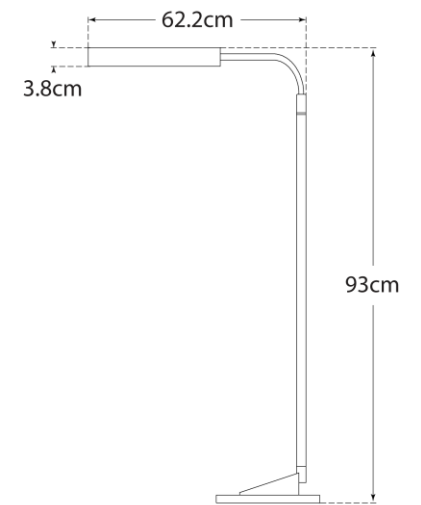

## Austin Adjustable Floor Lamp

Item # S 1350PN-EU

Designer: Ian K. Fowler

Height: 93.3cm - 121.9cm

Width: 27.9cm

Extension: 62.2cm

Base: 27.9cm Round

Finishes: AI, PN

Socket: Dedicated LED w/ Dimmer on Cord

Wattage: 8w (700lm)

IP Rating: IP20 Class I

Side View