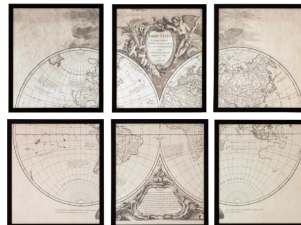

E I C H H O L T Z

SPECIFICATION SHEET

Item no.	106905
Item description	Prints EC199 Orbis Vetus set of 6
Category	Wall decoration
Type	Prints
Country of origin	Belgium

ITEM MEASUREMENTS

Dimensions (cm)	47,5 x H. 53,5 cm per frame
Dimensions (inch)	18.7" x 21.06" H per frame