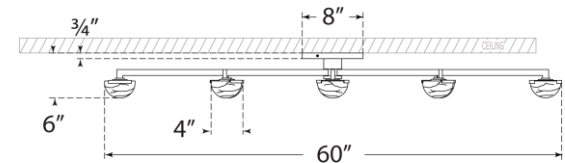

TEAR SHEET

Pedra Grande Staggered Arm Flush Mount

Item # KW 4624BZ-ALB-EU

Designer: Kelly Wearstler

Height: 15.2cm

Width: 152.4cm

Canopy: 20.3cm Round

Finishes: AB, BZ, PN

Shade Treatments: ALB

Socket: Dedicated LED

Wattage: 50w (6000lm)

Note: Alabaster is a Natural Stone | Variations in Color and Texture are Expected

Front View