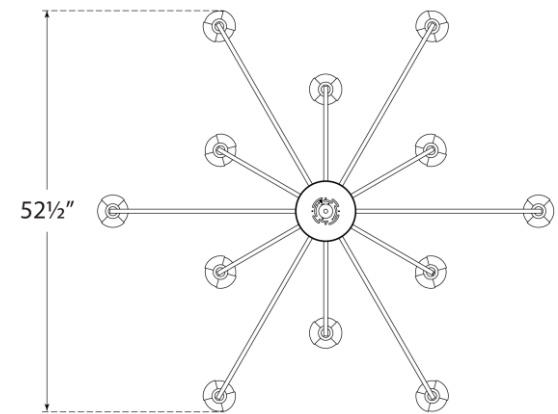

TEAR SHEET

Pedra Grande Staggered Arm Flush Mount

Item # KW 4624BZ-ALB-EU

Designer: Kelly Wearstler

Height: 15.2cm

Width: 152.4cm

Canopy: 20.3cm Round

Finishes: AB, BZ, PN

Shade Treatments: ALB

Socket: Dedicated LED

Wattage: 50w (6000lm)

Note: Alabaster is a Natural Stone | Variations in Color and Texture are Expected

Front View

Top View