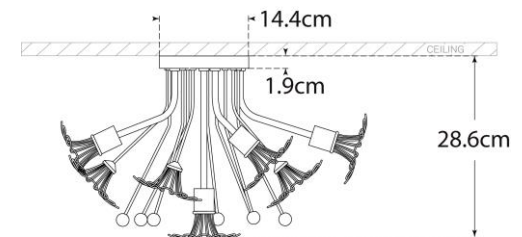

TEAR SHEET

Keaton Bouquet Flush Mount

Item # KS 4311LC-EU

Designer: kate spade new york

Height: 28.6cm

Width: 57.8cm

Canopy: 13.9cm Round

Finishes: BSL, G, LC

Socket: 6 - E14 Candelabra

Wattage: 6 - 40 G

IP Rating: IP20 Class I

Front View