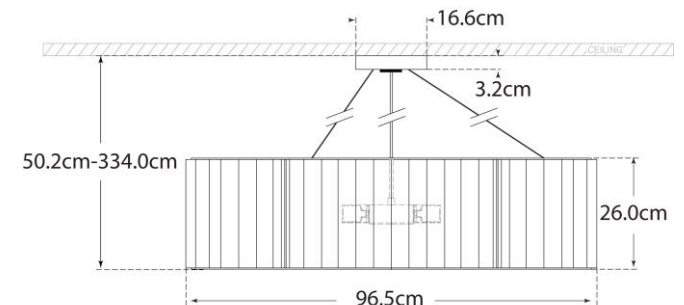

## Palati Extra Large Hanging Shade

Item # IKF 5442PN-L-EU

Designer: Ian K. Fowler

Height: 50.2cm - 334cm

Fixture Height: 26cm

Width: 96.5cm

Canopy: 16.5cm Round

Finishes: BZ, HAB, PN

Shade Treatments: L

Socket: 6 - E27 Keyless

Wattage: 15 LED A19

Note: Height Not Adjustable After Installation

Front View

Top View