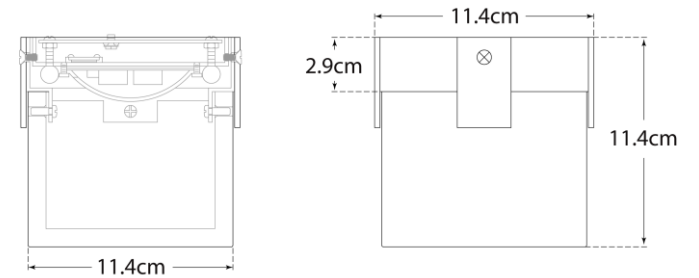

TEAR SHEET

Covet Petite Flush Mount

Item # KW 4112PN-ALB-EU

Designer: Kelly Wearstler

Height: 11.4cm

Width: 12.1cm

Canopy: 11.4cm Square

Finishes: AB, BZ, PN

Shade Treatments: ALB

Socket: Dedicated LED

Wattage: 13w (1300lm)

IP Rating: IP20 Class I

Side View

Top View