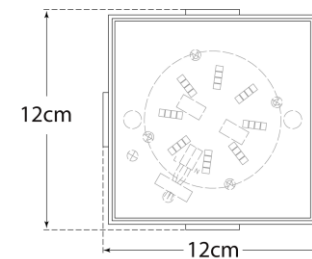

TEAR SHEET

Covet Petite Flush Mount

Item # KW 4112PN-ALB-EU

Designer: Kelly Wearstler

Height: 11.4cm

Width: 12.1cm

Canopy: 11.4cm Square

Finishes: AB, BZ, PN

Shade Treatments: ALB

Socket: Dedicated LED

Wattage: 13w (1300lm)

IP Rating: IP20 Class I

Side View

Top View