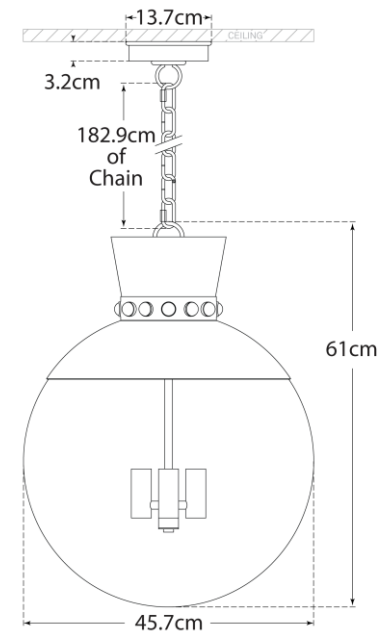

## Lucia Large Pendant

Item # JN 5052MBK/G-CG-EU

Designer: Julie Neill

Height: 61cm

Width: 33cm

Canopy: 12.7cm Round

Finishes: CEL/G, G/WHT, MBK/G, WHT/G

Glass Options: CG

Socket: 4 - E14 Candelabra

Wattage: 4 - 40 B

IP Rating: IP20 Class I

Front View