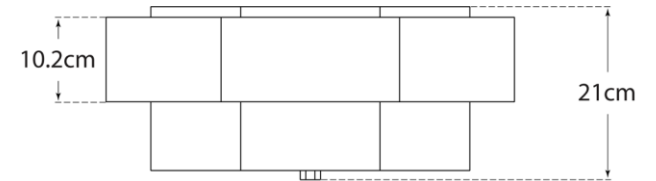

TEAR SHEET

Arabelle Large Flush Mount

Item # ARN 4307G-FG-EU

Designer: AERIN

Height: 21cm

Width: 49.5cm

Finishes: BSL, G

Glass Options: FA, FG

Socket: 4 - E14 Candelabra

Wattage: 4 - 40 B

IP Rating: IP20 Class I

Bottom View