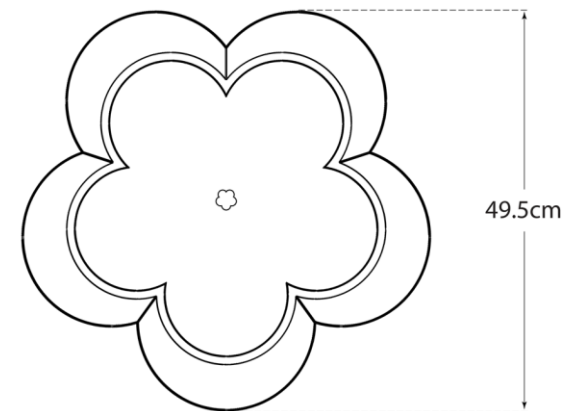

TEAR SHEET

Arabelle Large Flush Mount

Item # ARN 4307G-FG-EU

Designer: AERIN

Height: 21cm

Width: 49.5cm

Finishes: BSL, G

Glass Options: FA, FG

Socket: 4 - E14 Candelabra

Wattage: 4 - 40 B

IP Rating: IP20 Class I

Bottom View