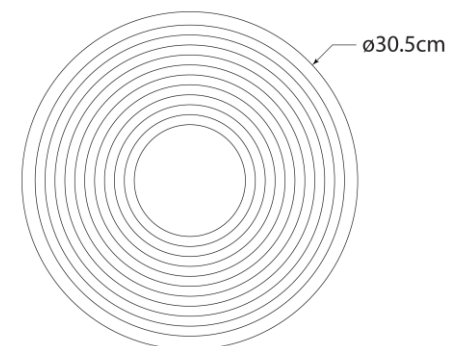

TEAR SHEET

Otto Medium Flush Mount

Item # KW 4902PN-ALB-EU

Designer: Kelly Wearstler

Height: 12.7cm

Width: 30.5cm

Canopy: 29.2cm Round

Finishes: AB, BZ, PN

Glass Options: ALB

Socket: Dedicated LED

Wattage: 30w (2400lm)

IP Rating: IP20 Class I

Note: Alabaster is a Natural Stone | Variations in Color and Texture are Expected

Side View

Bottom View