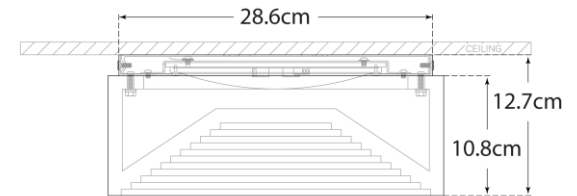

TEAR SHEET

Otto Medium Flush Mount

Item # KW 4902PN-ALB-EU

Designer: Kelly Wearstler

Height: 12.7cm

Width: 30.5cm

Canopy: 29.2cm Round

Finishes: AB, BZ, PN

Glass Options: ALB

Socket: Dedicated LED

Wattage: 30w (2400lm)

IP Rating: IP20 Class I

Note: Alabaster is a Natural Stone | Variations in Color and Texture are Expected

Side View

Bottom View