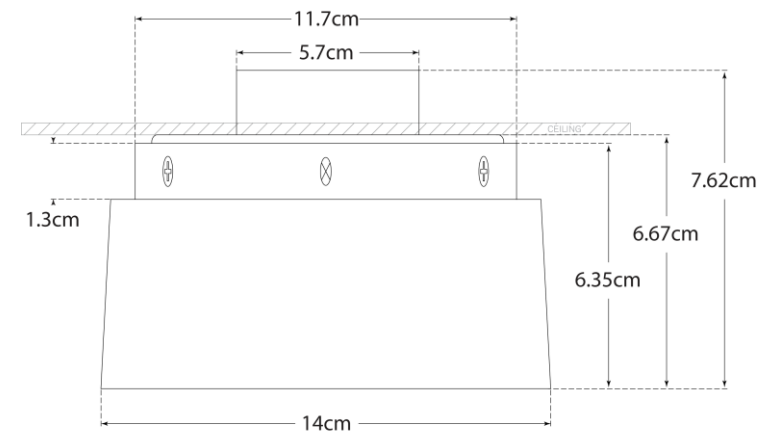

TEAR SHEET

Halo Petite Flush Mount

Item # BBL 4090BLK-EU

Designer: Barbara Barry

Height: 6.4cm

Width: 14cm

Canopy: 11.4cm Round

Finishes: BLK, BSL, G, WHT

Socket: Dedicated LED

Wattage: 11w (1100lm)

IP Rating: IP20 Class I

Note: Requires Smaller Outlet Box

Side View