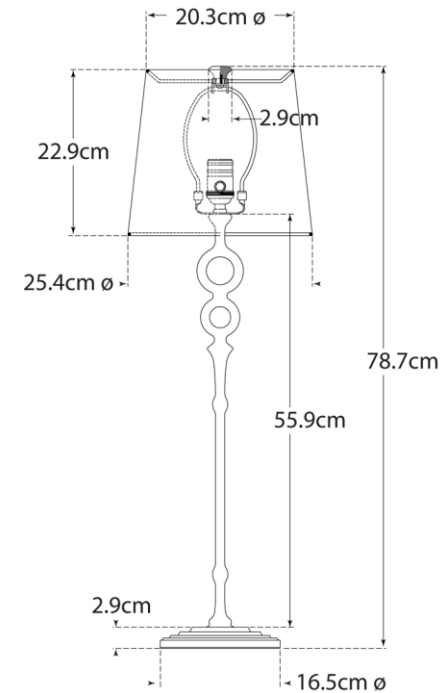

TEAR SHEET

Bristol Table Lamp

Item # ARN 3022BSL-L-EU

Designer: AERIN

Height: 78.7cm

Width: 25.4cm

Base: 16.5cm Round

Finishes: AI, BSL, G

Shade Treatments: L

Shade Details: 20.3cm x 25.4cm x 22.9cm

Socket: E27 Keyless w/ Line Switch

Wattage: 60 A

IP Rating: IP20 Class II

ARN3022