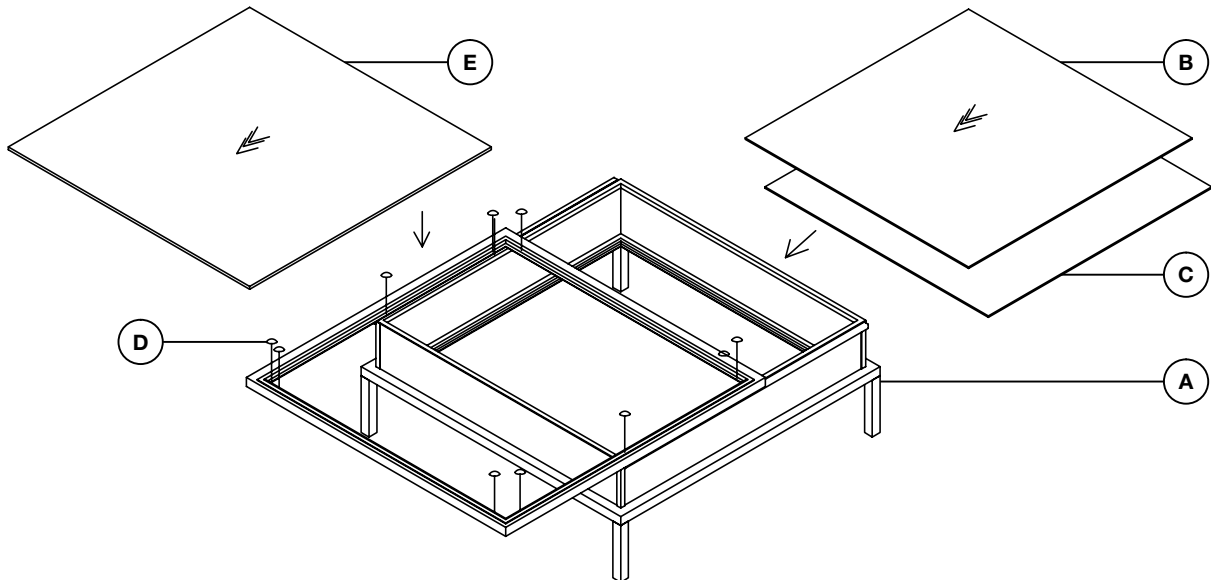

E I C H H O L T Z

108980 COFFEE TABLE HARVEY SLIDING TOP

ASSEMBLY INSTRUCTION

PARTS

1x

(A)

1x

(B)

1x

(C)

12x

(D)

1x

(E)

1

2