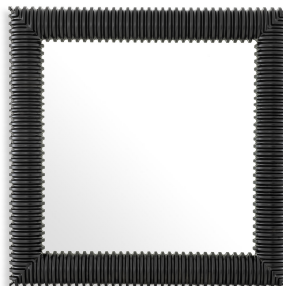

## SPECIFICATION SHEET

<b>Item no.</b>	116009
<b>Item description</b>	Mirror Museo black finish 100 x 100 cm Black finish
<b>Suitable for</b>	Indoor use/dry locations only
<b>Net weight (kg)</b>	35

### DIMENSIONS

<b>Item dimensions (cm)</b>	100 x H. 100 x D. 6 cm
<b>Item dimensions (inch)</b>	39.37" x 39.37" H x 2.36" D
<b>Mirror dimensions (cm)</b>	75 x H. 75 cm
<b>Mirror dimensions (inch)</b>	29.53" x 29.53" H
<b>Glass thickness (mm)</b>	5 mm
<b>Glass thickness (inch)</b>	0,197 inch

### SPECIFICATIONS

<b>Material(s)</b>	Mahogany wood   Mirror glass   Plywood   Iron
<b>Hanging method</b>	French cleat