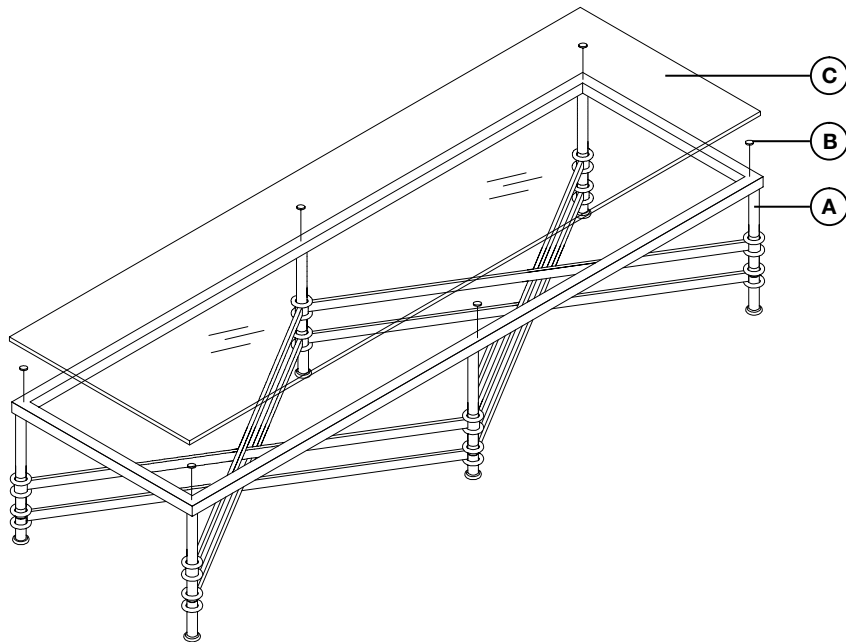

E I C H H O L T Z

112342 COFFEE TABLE STRATO

ASSEMBLY INSTRUCTION

PARTS

1x

(A)

6x

(B)

1x

(C)

1