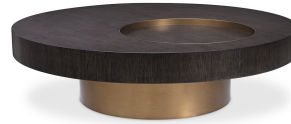

E I C H H O L T Z

EST. 1992

SPECIFICATION SHEET

Item no.	117400
Item description	Coffee Table Otus round mocha oak veneer brushed brass finish Mocha oak veneer brushed brass finish
Suitable for	Indoor use/dry locations only
Net weight (kg)	41.6

DIMENSIONS

Item dimensions (cm)	ø 110 x H. 30,5 cm
Item dimensions (inch)	43.31" dia x 12.01" H
Tabletop thickness (cm)	10 cm
Tabletop thickness (inch)	3,94 inch

SPECIFICATIONS

Material(s)	MDF Meranti veneer Oak veneer Stainless steel
Stainless steel grade	SAE 201