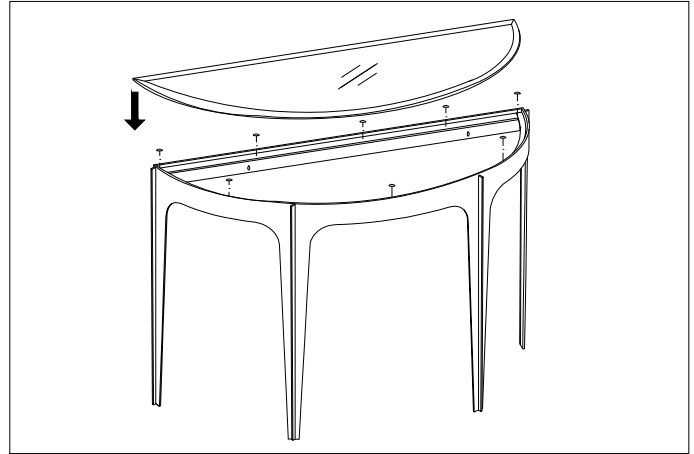

Item type

Console Table

Item name

Artemisa

Item number(s)

116141

Attention!

Place the item on a padded area to prevent damage to the item.

1. Mount the table to the wall wall by using wall mounting plugs and screws suitable to your wall type.

2. Insert the rubber caps and the place the glass.