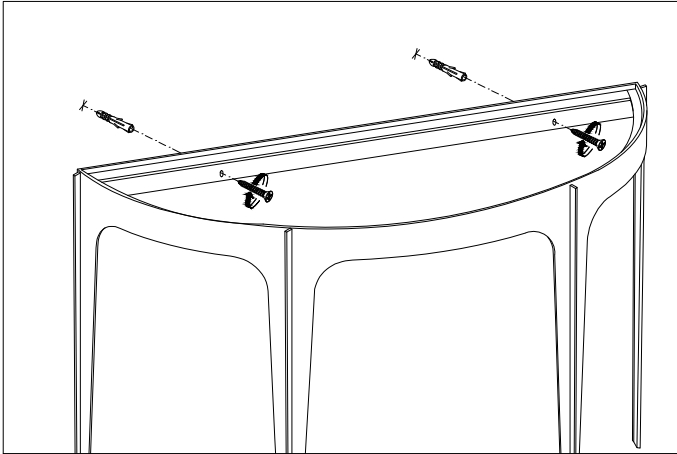

Item type

Console Table

Item name

Artemisa

Item number(s)

116141

Attention!

Place the item on a padded area to prevent damage to the item.

1. Mount the table to the wall wall by using wall mounting plugs and screws suitable to your wall type.

2. Insert the rubber caps and the place the glass.