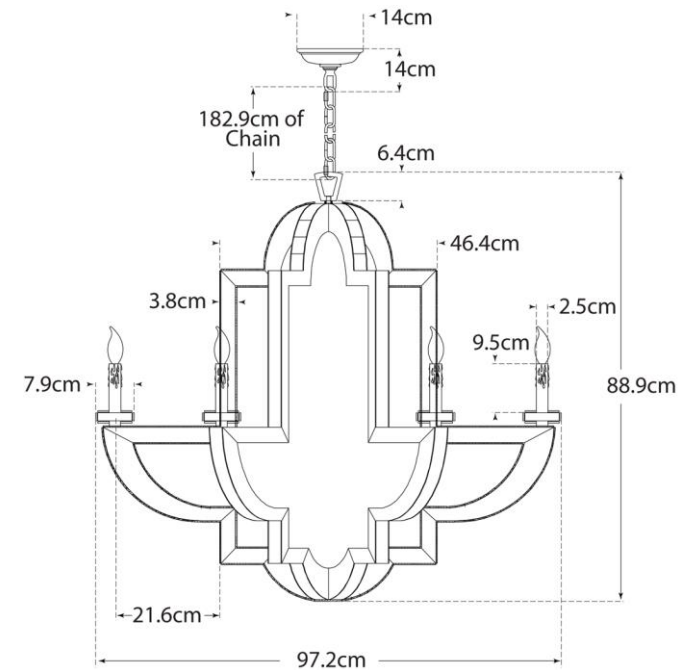

## Lido Large Chandelier

Item # NW 5041AM/HAB-EU

Designer: Niermann Weeks

Height: 88.9cm

Width: 97.2cm

Canopy: 14cm Round

Finishes: AM/HAB

Socket: 6 - E14 Candelabra

Wattage: 6 - 60 B

IP Rating: IP20 Class I

NW5041