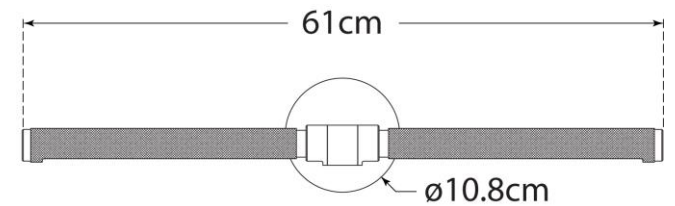

## Barrett 24" Picture Light

Item # RL 2724PN-EU

Designer: Ralph Lauren

Height: 10.8cm

Width: 61cm

Extension: 21.6cm

Backplate: 10.8cm round

Finishes: NB, PN

Socket: Dedicated LED

Wattage: 32w (3000lm)

IP Rating: IP20 Class I

Note: Requires Smaller Outlet Box

Front View

Side View