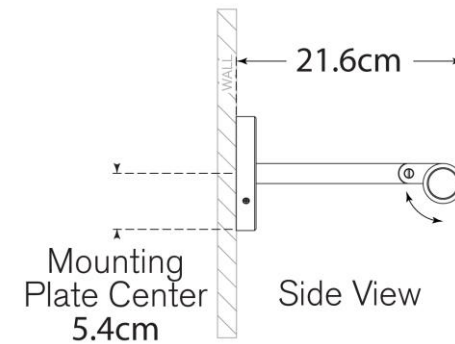

## Barrett 24" Picture Light

Item # RL 2724PN-EU

Designer: Ralph Lauren

Height: 10.8cm

Width: 61cm

Extension: 21.6cm

Backplate: 10.8cm round

Finishes: NB, PN

Socket: Dedicated LED

Wattage: 32w (3000lm)

IP Rating: IP20 Class I

Note: Requires Smaller Outlet Box

Front View

Side View