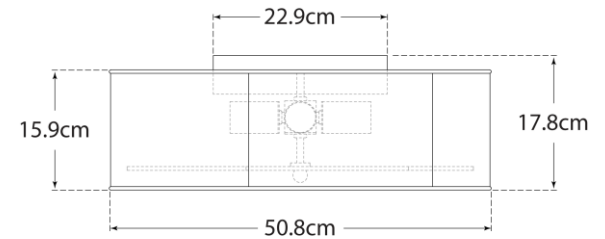

TEAR SHEET

Bryce Large Flower Flush Mount

Item # KS 4118WHT/G-FA-EU

Designer: kate spade new york

Height: 17.8cm

Width: 50.8cm

Finishes: BSL/WHT, G/WHT, NVY/WHT, PNK/WHT, WHT/G

Glass Options: FA

Socket: 4 - E27 Keyless

Wattage: 4 - 40 A

IP Rating: IP20 Class I

Bottom View