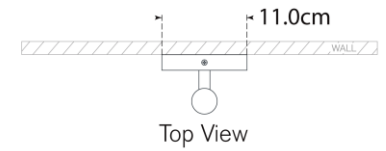

TEAR SHEET

Rousseau Medium Bath Sconce

Item # KW 2281PN-EC-EU

Designer: Kelly Wearstler

Height: 50.8cm

Width: 10.8cm

Extension: 7cm

Backplate: 10.8cm x 22.9cm Oval

Finishes: AB, BZ, PN

Glass Options: EC, SG

Socket: Dedicated LED

Wattage: 6w (700lm)

IP Rating: IP20 Class II

Top View

Side View

Front View