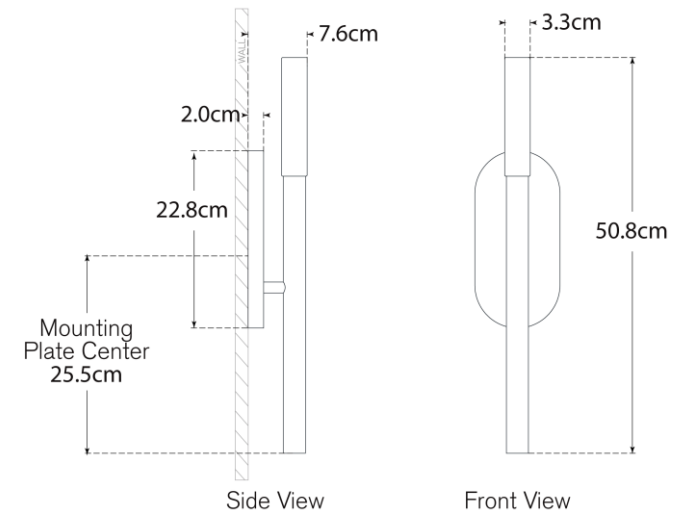

TEAR SHEET

Rousseau Medium Bath Sconce

Item # KW 2281PN-EC-EU

Designer: Kelly Wearstler

Height: 50.8cm

Width: 10.8cm

Extension: 7cm

Backplate: 10.8cm x 22.9cm Oval

Finishes: AB, BZ, PN

Glass Options: EC, SG

Socket: Dedicated LED

Wattage: 6w (700lm)

IP Rating: IP20 Class II

Top View

Side View

Front View