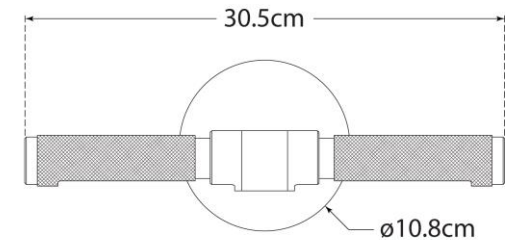

TEAR SHEET

Barrett 12" Picture Light

Item # RL 2722PN-EU

Designer: Ralph Lauren

Height: 10.8cm

Width: 30.5cm

Extension: 21.6cm

Backplate: 10.8cm round

Finishes: NB, PN

Socket: Dedicated LED

Wattage: 14w (1300lm)

IP Rating: IP20 Class I

Note: Requires Smaller Outlet Box

Front View

Side View