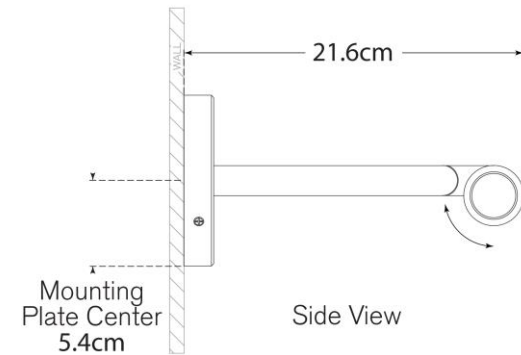

TEAR SHEET

Barrett 12" Picture Light

Item # RL 2722PN-EU

Designer: Ralph Lauren

Height: 10.8cm

Width: 30.5cm

Extension: 21.6cm

Backplate: 10.8cm round

Finishes: NB, PN

Socket: Dedicated LED

Wattage: 14w (1300lm)

IP Rating: IP20 Class I

Note: Requires Smaller Outlet Box

Front View

Side View