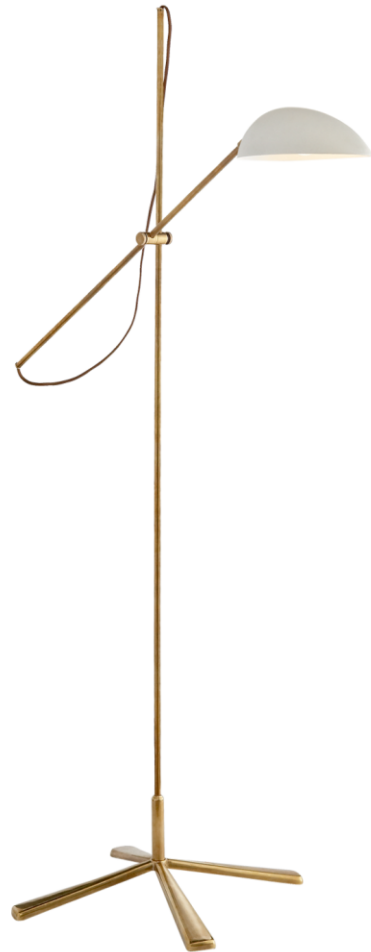

## TEAR SHEET

### Graphic Floor Lamp

Item # ARN 1501HAB-WHT-EU

Designer: AERIN

Height: 170.2cm

Width: 111.8cm

Base: 58.4cm Round

Finishes: HAB

Shade Treatments: BLK, WHT

Socket: E27 Keyless w/ Line Switch

Wattage: 15 LED A

IP Rating: IP20 Class II