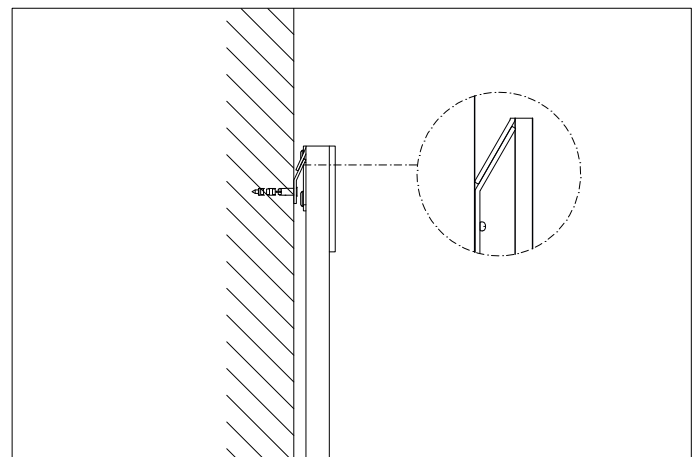

Item type

Mirror

Item name

Presidio

Item number(s)

115192

Attention!

Place the item on a padded area to prevent damage to the item.

☎ +31 (0)252 515 850

1. Fix the wall plate to the wall by using wall mounting plugs and screws suitable to your wall type.

2.

3.

4.