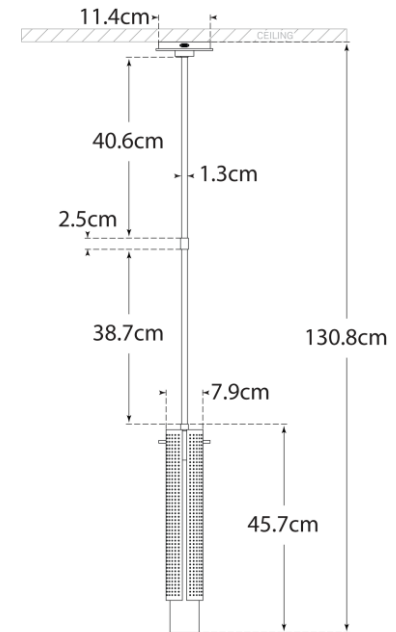

TEAR SHEET

Precision Small Cylinder Pendant

Item # KW 5224PN-WG-EU

Designer: Kelly Wearstler

O/A Height: 129.5cm

Fixture Height: 39.4cm

Min. Custom Height: 52.7cm

Width: 11.4cm

Canopy: 11.4cm Round

Finishes: AB, BZ, PN

Glass Options: WG

Socket: E27 Keyless

Wattage: 40 T

IP Rating: IP20 Class I

Note: Custom Height Available

Front View