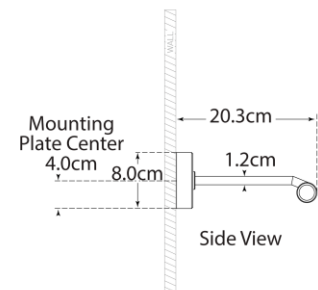

TEAR SHEET

Langley 40" Picture Light

Item # RL 2783NB-EU

Designer: Ralph Lauren

Height: 6.4cm

Width: 101.6cm

Extension: 20.3cm

Backplate: 7.6cm x 21cm Rectangle

Finishes: NB, PN

Socket: Dedicated LED

Wattage: 36w (3000lm)

IP Rating: IP20 Class I

Front View

Side View